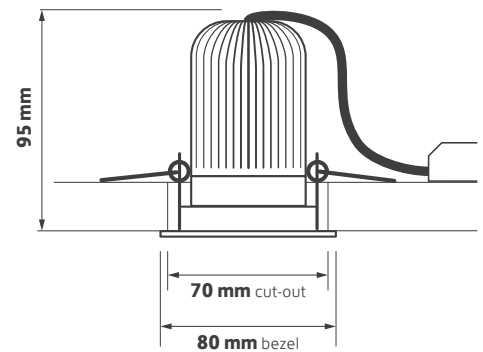

LUXRITE - CA

DATASHEET

GAMMA
ILLUMINATION

Key Features

- Professional, low glare LED Downlight
- Die-cast bezel and injection moulded baffle
- Lumen maintenance L70/F50 @ >50,000 hours
- Injection moulded 36° faceted reflector
- No visible flicker (IEEE PAR1789 2015)
- Dimming, DALI and emergency options
- 5 year warranty

Technical Drawing

DC

Declaration of Conformity available

Ordering Information

Output lm	Power tcW	Colour	Model Ref.
750	8	830	CA001
775	8	840	CA002

Options

Please select from the options below.

Phase-cut mains dimming	/MDIM
SwitchDIM, DALI or DSI	/ECO
Casambi wireless network (inc dim)	/BTC
3 hour emergency conversion	/EM
3 hour self-test and DALI emergency conversion	/EMD