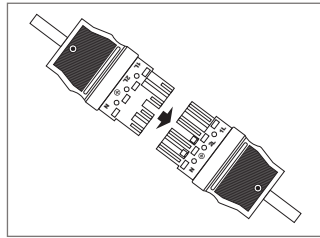

Options

/MDIM
Phase-cut mains dimming

/ECO
SwitchDIM, DALI or DSI

/BTC
Casambi wireless network
(inc dim)

/EM
3 hour emergency conversion

/EMD
3 hour self-test and DALI
emergency conversion

Product variations
Plug and Sockets