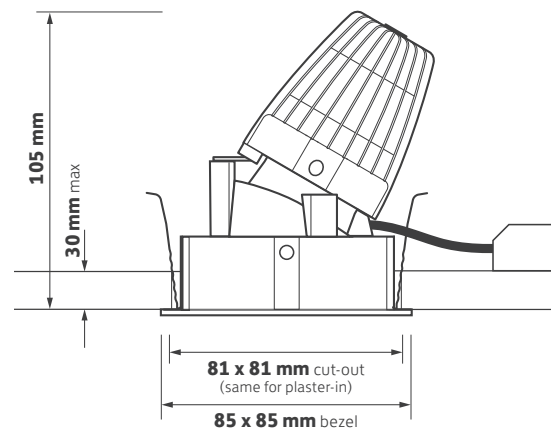

Technical Drawing

DC

Declaration of Conformity available

Ordering Information

Engine Output (lm)	Power (W)	Colour	Model Ref.
600	8.0	927	ACC001
675	6.5	830	ACC002
700	6.5	840	ACC003
850	10.0	927	ACC004
850	8.0	830	ACC005
900	8.0	840	ACC006

Options

Please select from the options below.

SwitchDIM, DALI or DSI	/ECO
Mains dimming	/MDIM
Narrow beam reflector 20°	/NB
EM conversion	/EM
DALI and self test EM conversion	/EMD
EM conversion - integral indicator	/EMI
DALI / self test EM conversion - integral indicator	/EMDI
Plaster-in bezel version	/PI
White softlight baffle	/WSB
Ra90 High colour rendering	/9
Casambi wireless network (inc dim)	/BTC