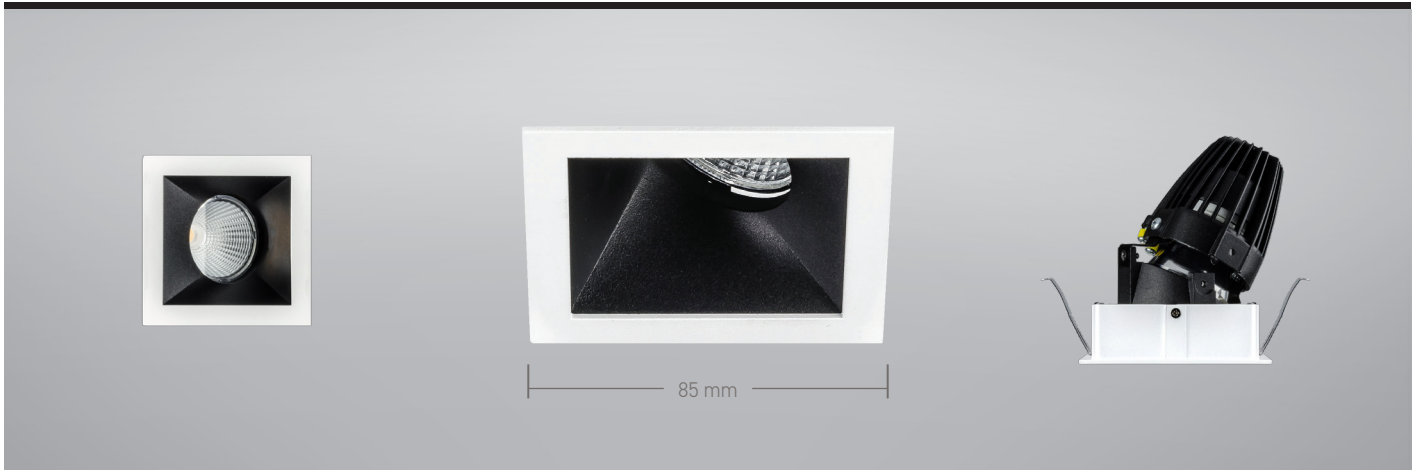

## Key Features

- Low glare architectural wall wash
- Discreet minimal bezel, die-cast from pure aluminium
- Matt black darklight baffle, developed to minimise glare
- Fitted with an integral IP44 protective lens as standard
- Precision moulded 40° reflector
- Tridonic LED engine and driver system
- Excellent thermally optimised 24 super-fin die-cast heatsink
- Short circuit, overload and temperature protection
- Complements Topaz ACJ, ACA and ACB