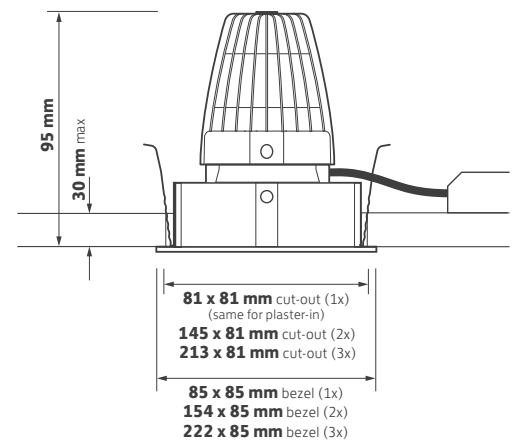

Declaration of Conformity available

Options

Please select from the options below.

SwitchDIM, DALI or DSI	/ECO
Mains dimming	/MDIM
Narrow beam reflector 20°	/NB
EM conversion	/EM
DALI and self test EM conversion	/EMD
EM conversion - integral indicator	/EMI
DALI / self test EM conversion - integral indicator	/EMDI
Plaster-in bezel version	/PI
White softlight baffle	/WSB
Ra90 High colour rendering	/9
Casambi wireless network (inc dim)	/BTC