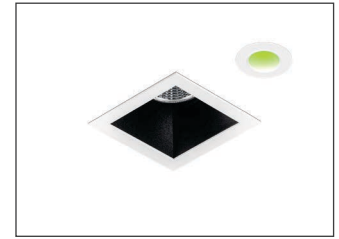

TOPAZ - ACB

DATASHEET

TRIDONIC
TECHNOLOGY
INSIDE

GAMMA
ILLUMINATION

Key Features

- Low glare architectural downlight
- Discreet minimal bezel, die-cast from pure aluminium
- Matt black darklight baffle, developed to minimise glare
- Fitted with an integral IP44 protective lens as standard
- Precision moulded 40° reflector
- Tridonic LED engine and driver system
- Excellent thermally optimised 24 super-fin die-cast heatsink
- Short circuit, overload and temperature protection
- Life >55,000h L90/F10

Technical Drawing

Declaration of Conformity available

Options

Please select from the options below.

SwitchDIM, DALI or DSI	/ECO
Mains dimming	/MDIM
Narrow beam reflector 20°	/NB
EM conversion	/EM
DALI and self test EM conversion	/EMD
EM conversion - integral indicator	/EMI
DALI / self test EM conversion - integral indicator	/EMDI
Plaster-in bezel version	/PI
White softlight baffle	/WSB
Ra90 High colour rendering	/9
Casambi wireless network (inc dim)	/BTC

Options

/NB
20° Narrow beam reflector

/ECO
SwitchDIM, DALI or DSI

/MDIM
Mains dimming

/EM
EM conversion

/EMD
Self test and DALI EM conversion

/EMI
EM conversion - integral indicator

/EMDI
DALI / self test EM conversion - integral indicator