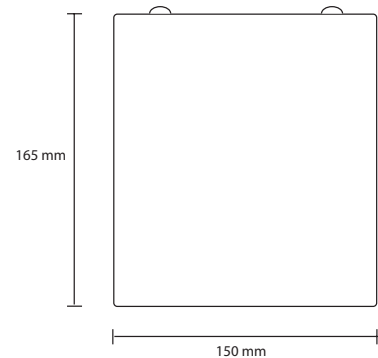

Ordering Information

Fixed current Tridonic driver using quality components for general applications

Luminaire Output (lm)	Power (tcW)	Colour	Model Ref.
1025	8	830	AHA001
1050	8	840	AHA002
1725	14	830	AHA003
1775	14	840	AHA004
2325	19	830	AHA005
2400	19	840	AHA006

/TOP - 100,000h Tridonic Excite driver with I-select function using high quality components for professional applications.

Options

Please select from the options below.

Black can - RAL9005	/BK
Grey can - RAL9006	/GY
White can - RAL 9010	/WH
25° multi- faceted reflector	/MF25
60° multi- faceted reflector	/MF60
40° specular reflector	/SP40
50° satin reflector	/SA50
100k h Tridonic Excite driver	/TOP
SwitchDIM, DALI or DSI	/ECO
Suspended option	/SUS
Integral emergency ILEM	/EMI