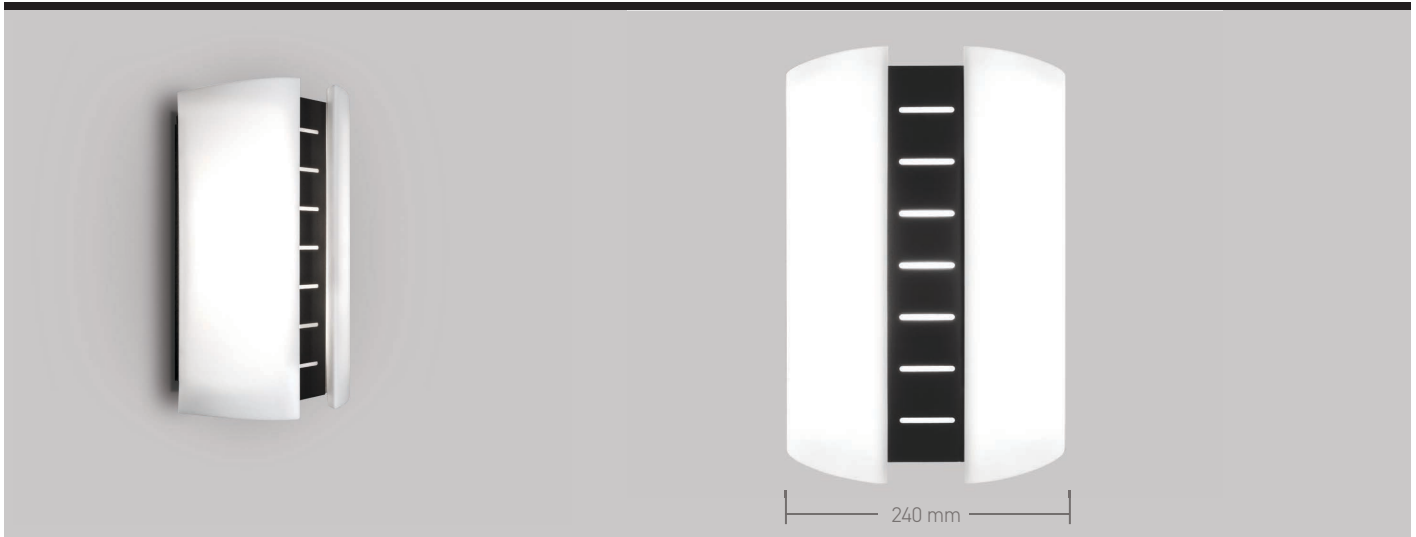

WALL - TLW

DATASHEET

TRIDONIC
TECHNOLOGY
INSIDE

GAMMA
ILLUMINATION

Features

- Decorative LED wall light
- Incorporating Tridonic CLE
- Extruded acrylic diffuser
- Integral LED driver
- Emergency option available
- Lumen maintenance L70/F10 @ >72,000 hours

Technical Drawing

DC

Declaration of Conformity available

Ordering Information

Luminaire Output (lm)	Power (tcW)	Colour	Model Ref.
375	15	830	TLW001
400	15	840	TLW002
275	10	830	TLW003
300	10	840	TLW004

Options