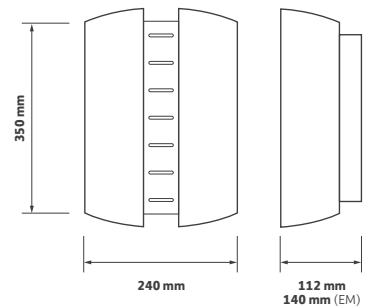

WALL - TLW

DATASHEET

TRIDONIC
TECHNOLOGY
INSIDE

GAMMA
ILLUMINATION

Features

- Decorative LED wall light
- Incorporating Tridonic CLE
- Extruded acrylic diffuser
- Integral LED driver
- Emergency option available
- Lumen maintenance L70/F10 @ >72,000 hours

Technical Drawing

DC

Declaration of Conformity available

Ordering Information

Luminaire Output (lm)	Power (tcW)	Colour	Model Ref.
375	15	830	TLW001
400	15	840	TLW002
275	10	830	TLW003
300	10	840	TLW004

Options