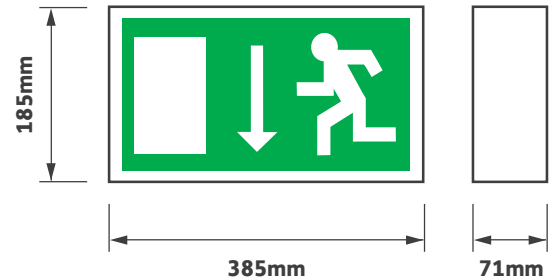

LXS005

DATASHEET

GAMMA
ILLUMINATION

EU

ISO

Key Features

- Maintained operation
- 15 x high intensity LEDs for bright, uniform illumination of legend panel
- Screen printed opal polycarbonate legend panel conforms to requirements of EU signs directive
- ISO signage also available
- Supplied with arrow down legend (EU)
- DALI / self-test version available

Technical Drawing

Ordering Information

Rated Duration (hours)	Recharge Time (hours)	Typical Life (hours)	Model Ref.
3	24	50,000	LXS005

Options

DALI / self-test	/EMD
Arrow right legend panel (EU)	LXSR
Arrow left legend panel (EU)	LXSL
Arrow up legend panel (EU)	LXSWBUP
Arrow right legend panel (ISO)	LXSR/ISO
Arrow left legend panel (ISO)	LXSL/ISO
Arrow up legend panel (ISO)	LXSWBUP/ISO
Arrow down legend panel (ISO)	LXSWBAD/ISO