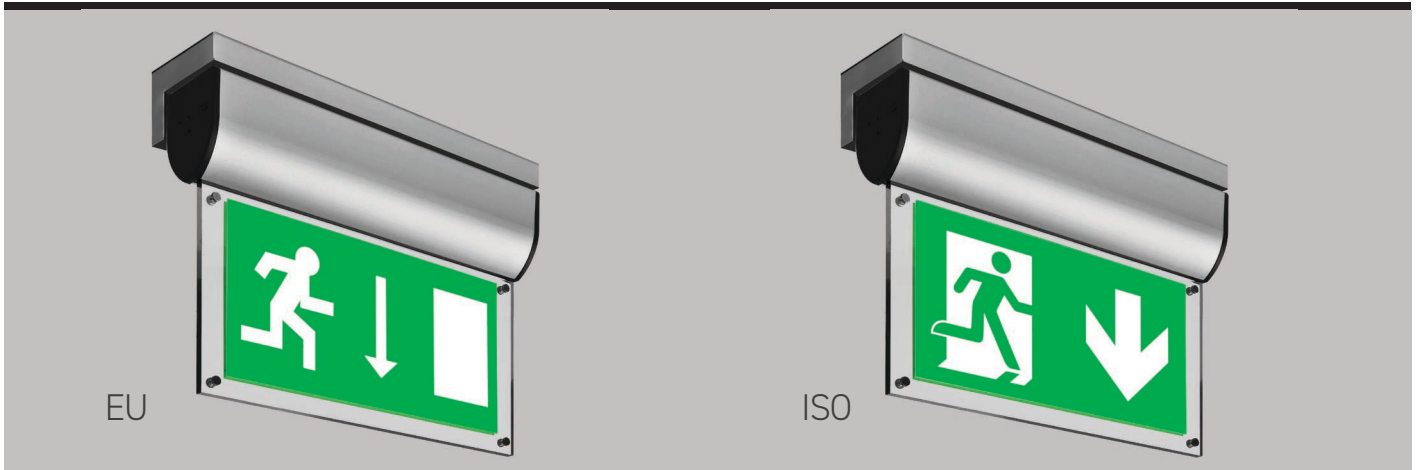

LXS003

DATASHEET

GAMMA
ILLUMINATION

Key Features

- Maintained operation
- 15 x high intensity LEDs for bright, even illumination of legend panel
- Double sided acrylic legend panel conforms to requirements of EU signs directive
- ISO signage also available
- Wall mounting bracket
- Supplied with arrow down legend (EU)
- DALI / self-test version available
- Brushed aluminium finish

Technical Drawing

Ordering Information

Rated Duration (hours)	Recharge Time (hours)	Typical Life (hours)	Model Ref.
3	24	50,000	LXS003

Options

DALI / self-test	/EMD
Reversible left / right legend panel (EU)	LXSLR
Double sided arrow up legend panel (EU)	LXSUP
Double sided arrow down legend panel (ISO)	LXSAD/ISO
Reversible left / right legend panel (ISO)	LXSLR/ISO
Double sided arrow up legend panel (ISO)	LXSUP/ISO