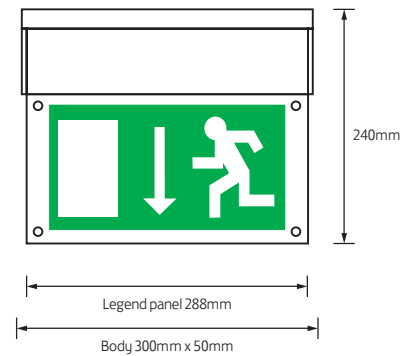

LXS003

DATASHEET

GAMMA
ILLUMINATION

Key Features

- Maintained operation
- 15 x high intensity LEDs for bright, even illumination of legend panel
- Double sided acrylic legend panel conforms to requirements of EU signs directive
- ISO signage also available
- Wall mounting bracket
- Supplied with arrow down legend (EU)
- DALI / self-test version available
- Brushed aluminium finish

Technical Drawing

Ordering Information

Rated Duration (hours)	Recharge Time (hours)	Typical Life (hours)	Model Ref.
3	24	50,000	LXS003

Options

DALI / self-test	/EMD
Reversible left / right legend panel (EU)	LXSLR
Double sided arrow up legend panel (EU)	LXSUP
Double sided arrow down legend panel (ISO)	LXSAD/ISO
Reversible left / right legend panel (ISO)	LXSLR/ISO
Double sided arrow up legend panel (ISO)	LXSUP/ISO