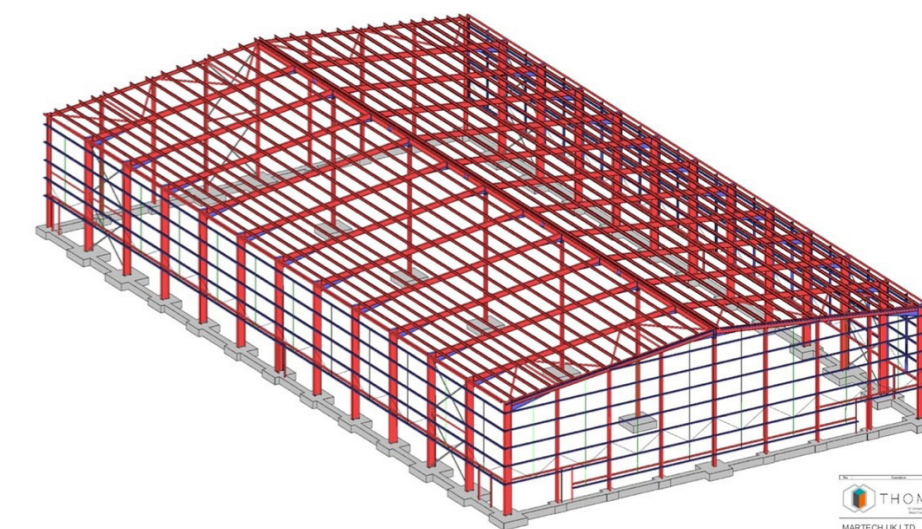

Gamma Illumination

Calder Works Distribution Centre

Phase 1 completed 2019

NOTES

THOMAS
MARTECH UK LTD
PLANNING & DESIGN SERVICES

Silver gable option - perspective view
PARKdesigned

Gamma Illumination

Thornhill Road Business Park
Tenter Fields
Dewsbury
West Yorkshire
WF12 9QT
United Kingdom