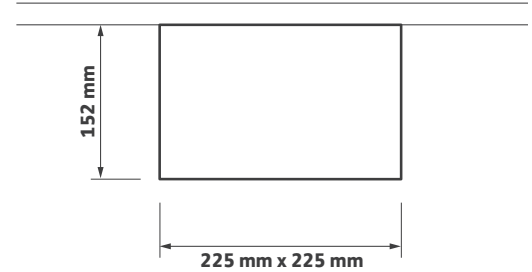

Key Features

- Fully adjustable single LED surface mounted framelight
- Twin version available
- Medium beam multi-faceted reflector as standard
- Paired with Tridonic system for outstanding efficacy
- Beam angle and colourway options
- Two gimbal fixing positions for added flexibility
- Excellent luminaire efficacy of up to 112.9 lm/W
- Lumen maintenance L70 / F10 @ >60,000 hours

Technical Drawing

Ordering Information

Output (Lm)	Power (tcW)	Colour	Model Ref.
1025	10	830	AFJ001
1025	9	840	AFJ002
2000	19	830	AFJ003
2000	18	840	AFJ004
3000	31	830	AFJ005
3000	29	840	AFJ006

Options

Please select from the options below.