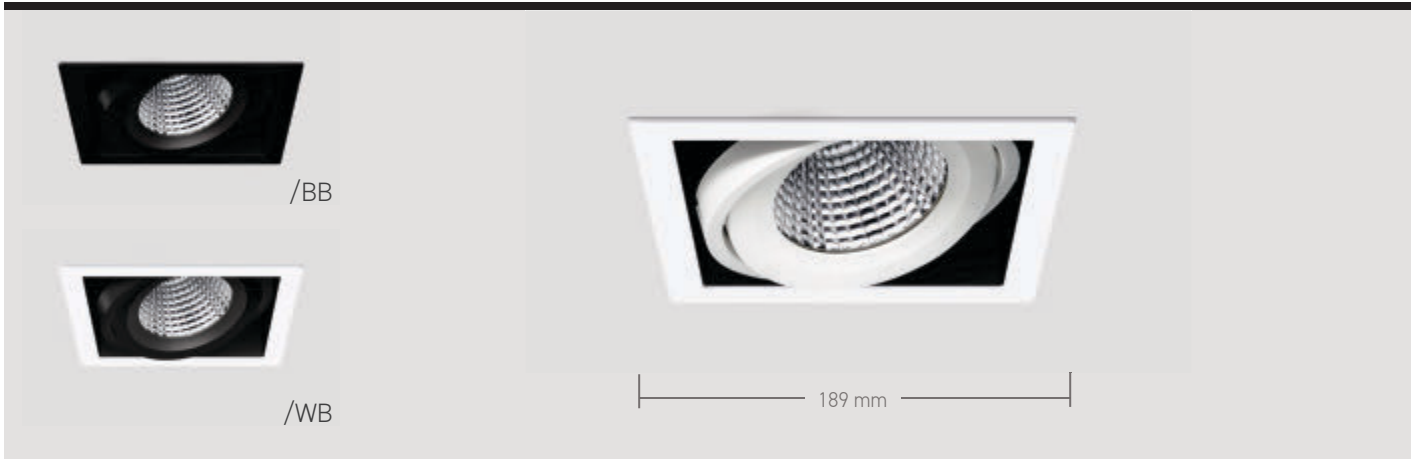

FAME - ABB SINGLE

DATASHEET

PHILIPS
TECHNOLOGY
INSIDE

GAMMA
ILLUMINATION

Key Features

- Fully adjustable LED framelight
- Incorporates Philips Premium White LED module and driver system
- UGR19 and ETL compliant variants
- Multi-faceted 40° reflector as standard. Alternative reflector and beam options
- Plaster-in option
- Emergency, DALI and dimming options
- 5 year warranty