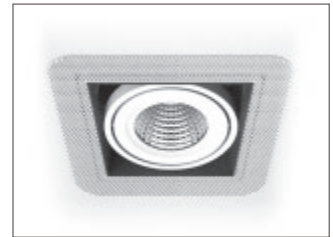

Options

/MF25
25° multi-faceted

/MF60
60° multi-faceted

/SP40
40° Specular

/SA50
50° Satin

/T+DALI
Touch dimming / DALI

/EM
EM conversion (remote indicator)

/EMD
DALI & self-test EM conversion
(remote indicator)

/EMI
EM conversion (integral indicator)

/EMDI
DALI & self-test EM conversion
(integral indicator)

/VG
Mesh void guard

/SN
Black snout

/PI
Plaster-in

/BTC
Casambi Bluetooth wireless
network (inc dim)

Product variations
Other colours and specifications
available on request