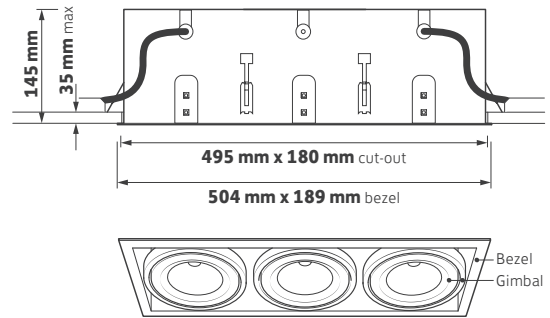

Technical Drawing

Ordering Information

Heads	Output per head (lm)	Power per head (tcW)	Colour	Model Ref.
3 x	1800	18	930	ABB301
3 x	1925	18	940	ABB302
3 x	2425	27	930	ABB303
3 x	2600	27	940	ABB304
3 x	3250	32	930	ABB305
3 x	3500	32	940	ABB306
3 x	4600	48	930	ABB307
3 x	4950	48	940	ABB308