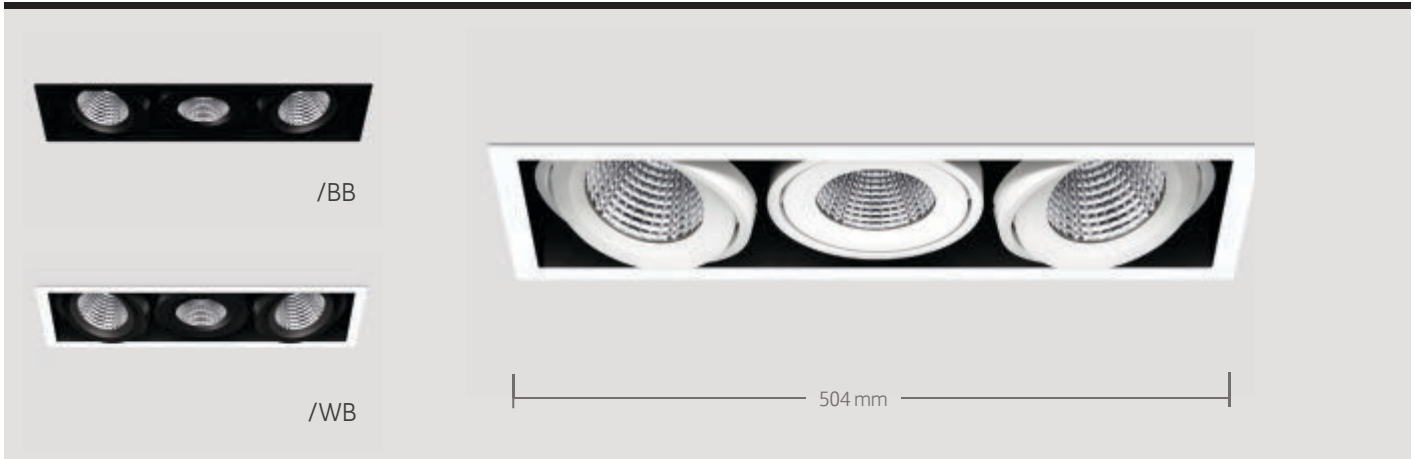

FAME - ABB TRIPLE

DATASHEET

PHILIPS
TECHNOLOGY
INSIDE

GAMMA
ILLUMINATION

Key Features

- Fully adjustable LED framelight
- Incorporates Philips Premium White LED module and driver system
- UGR19 and ETL compliant variants
- Multi-faceted 40° reflector as standard. Alternative reflector and beam options
- Plaster-in option
- Emergency, DALI and dimming options
- 5 year warranty

Technical Drawing