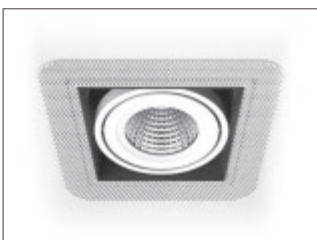

/EMD
DALI & self-test EM conversion
(remote indicator)

/EMI
EM conversion (integral indicator)

/EMDI
DALI & self-test EM conversion
(integral indicator)

/VG
Mesh void guard

/SN
Black snoot

/PI
Plaster-in

/BTC
Casambi Bluetooth wireless
network (inc dim)