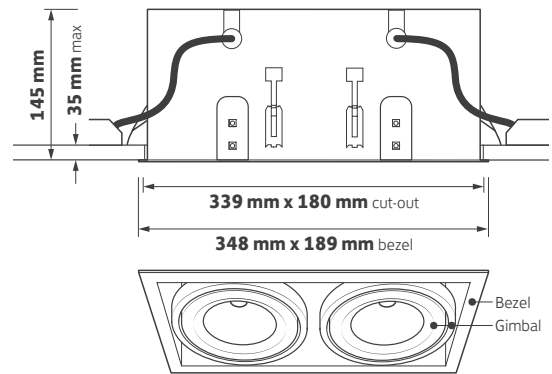

Options

Please select from the options below.

25° multi-faceted reflector	/MF25
60° multi-faceted reflector	/MF60
40° specular reflector	/SP40
50° satin reflector	/SA50
SwitchDIM, DALI or DSI	/ECO
Excite 100,000 hour driver	/TOP
Casambi Bluetooth wireless network (inc dim)	/BTC
Emergency (remote indicator)	/EM
DALI emergency (remote indicator)	/EMD
Emergency (integral indicator)	/EMI
DALI emergency (integral indicator)	/EMDI
High colour rendering	/9
Plaster-in	/PI
Mesh void guard	/VG
Black snoot	/SN