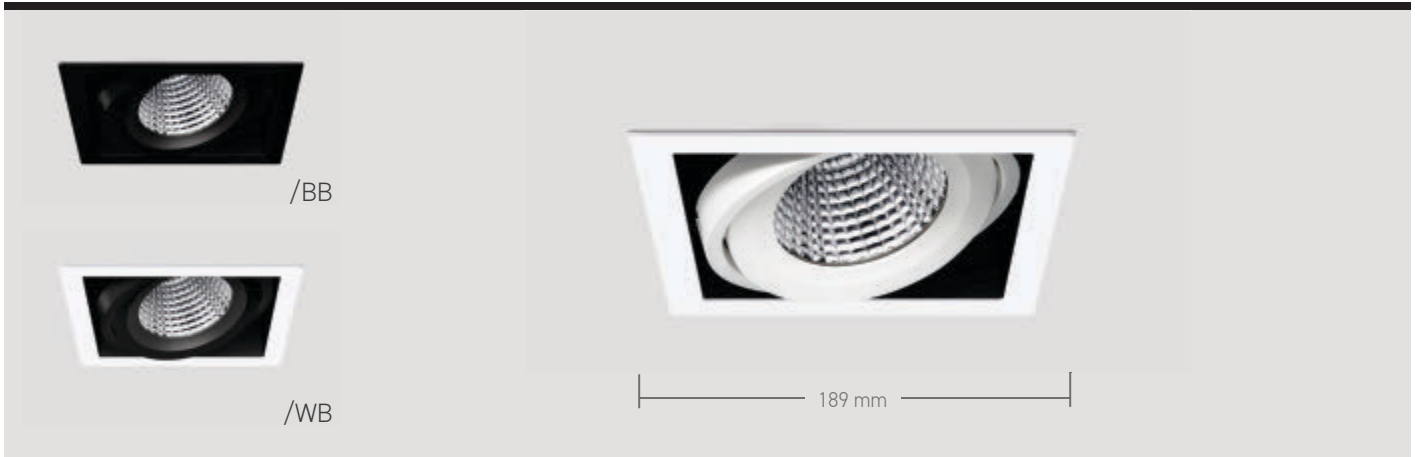

FAME - ABA SINGLE

DATASHEET

TRIDONIC
TECHNOLOGY
INSIDE

GAMMA
ILLUMINATION

Key Features

- Fully adjustable LED framelight
- Incorporates Tridonic LED module and driver system
- UGR19 and ETL compliant variants
- Multi-faceted 40° reflector as standard. Alternative reflector and beam options
- Emergency, DALI and dimming options
- Plaster-in version
- 5 year warranty