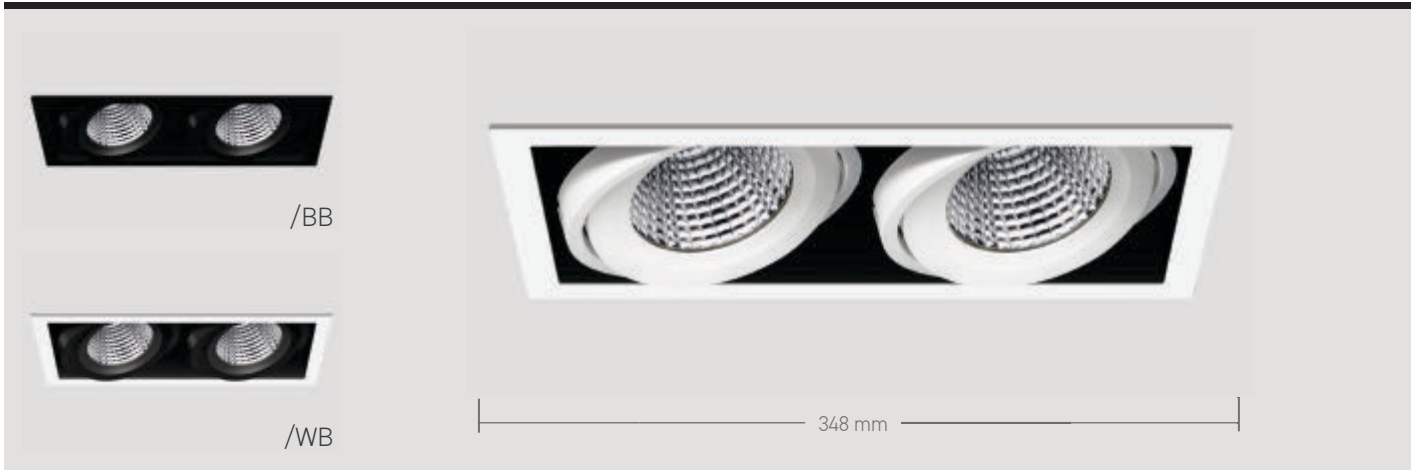

FAME - ABA TWIN

DATASHEET

TRIDONIC
TECHNOLOGY
INSIDE

GAMMA
ILLUMINATION

Key Features

- Fully adjustable LED framelight
- Incorporates Tridonic LED module and driver system
- UGR19 and ETL compliant variants
- Multi-faceted 40° reflector as standard. Alternative reflector and beam options
- Emergency, DALI and dimming options
- Plaster-in version
- 5 year warranty