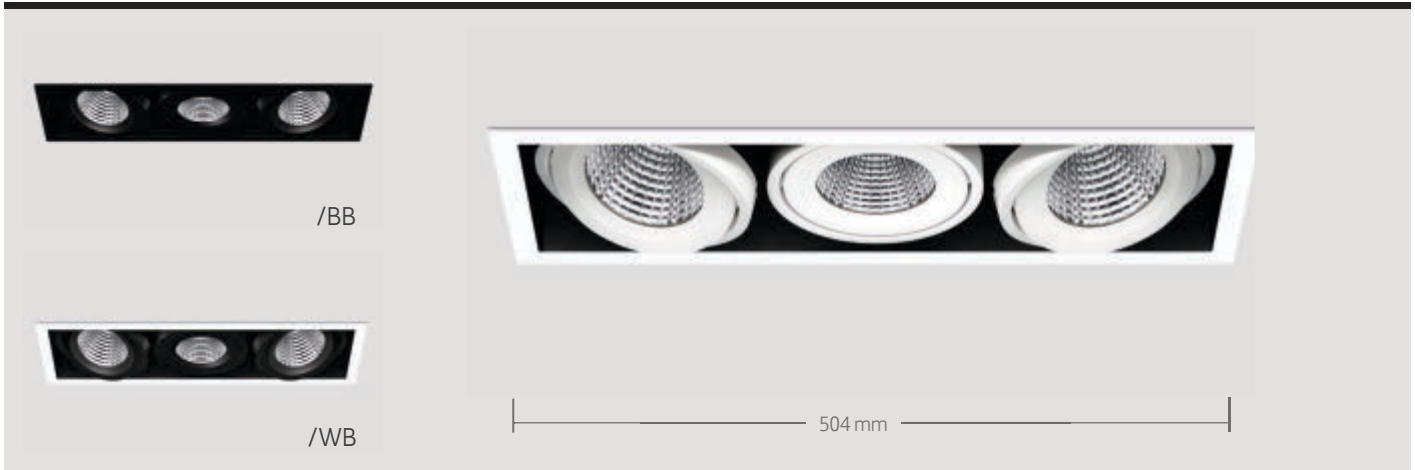

FAME - ABA TRIPLE

DATASHEET

TRIDONIC
TECHNOLOGY
INSIDE

GAMMA
ILLUMINATION

Key Features

- Fully adjustable LED framelight
- Incorporates Tridonic LED module and driver system
- UGR19 and ETL compliant variants
- Multi-faceted 40° reflector as standard. Alternative reflector and beam options
- Emergency, DALI and dimming options
- Plaster-in version
- 5 year warranty

Technical Drawing