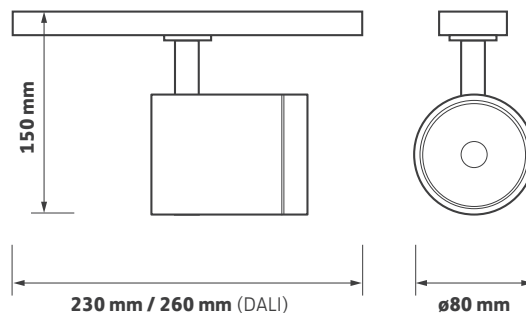

JINGO - AHH

DATASHEET

TRIDONIC
TECHNOLOGY
INSIDE

GAMMA
ILLUMINATION

Key Features

- A contemporary track spotlight with discreet in-track gear housing
- Swivel and tilt adjustment for added flexibility
- High colour rendering option
- Medium beam reflector as standard, other beam options available
- Compatible with 3 circuit Global Trac
- Short circuit, overload and temperature protection
- 5 year warranty
- White as standard, black also available
- DALI dimming option

Technical Drawing

Ordering Information

Luminaire Output (lm)	Power (tcW)	Colour	Model Ref.
1525	15	830	AHH001
1575	15	840	AHH002
2000	20	830	AHH003
2050	20	840	AHH004
2425	25	830	AHH005
2500	25	840	AHH006
2925	31	830	AHH007
3000	31	840	AHH008