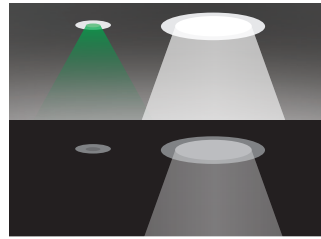

/EM
EM conversion