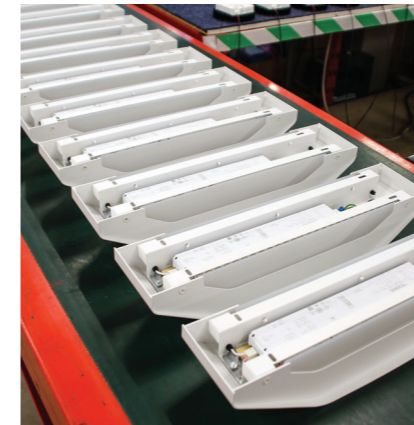

DECO

Decorative lighting

GAMMA[®]
ILLUMINATION

DECO

Modern, professional decorative lighting is a growing trend in commercial, restaurants and hospitality applications, although matching your chosen style with the desired performance can be challenging. Continuing our drive to deliver complete project solutions, we now offer a collection of high performance decorative luminaires alongside our bespoke and product variation services.