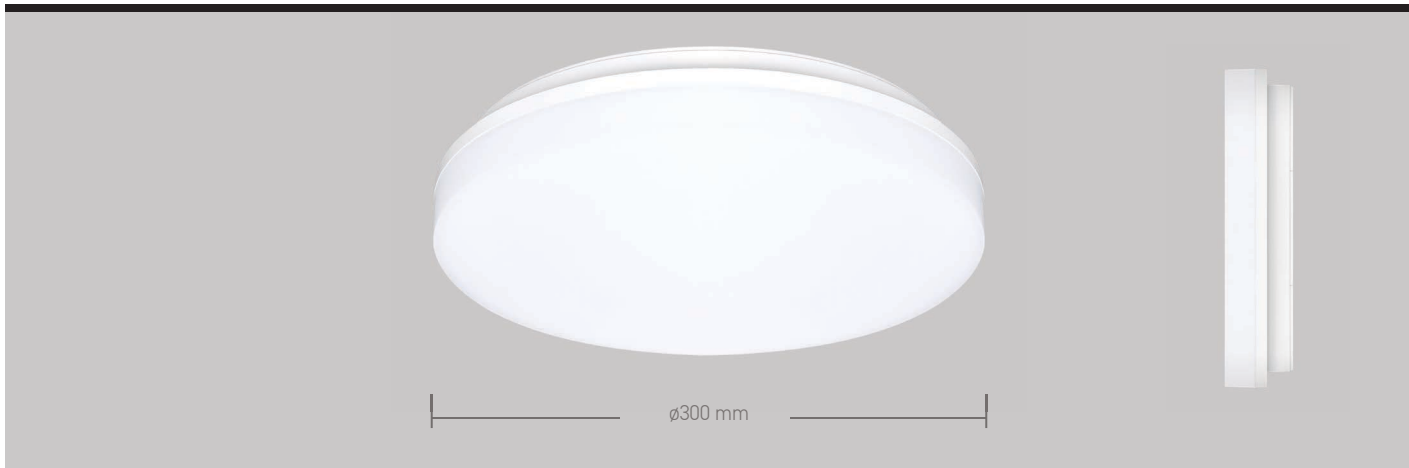

LUXRITE - CH

DATASHEET

Key Features

- IP54 IK10 LED Bulkhead
- 180° light distribution
- Opal TP(a) polycarbonate diffuser
- SMD LED and integral driver
- Life 50,000h L70
- Switchable 3 x CCT 830, 840, 855
- Suitable for ceiling or wall mounting

Technical Drawing

Ordering Information

Delivered Output (lm)	Absolute Power (tcW)	Colour Temperature K	Model Reference
2700	25	3000, 4000, 5500	CH001

If you require **EM** or **sensor** options please refer to our **Duro AJI** or **Duro AFG** bulkheads.