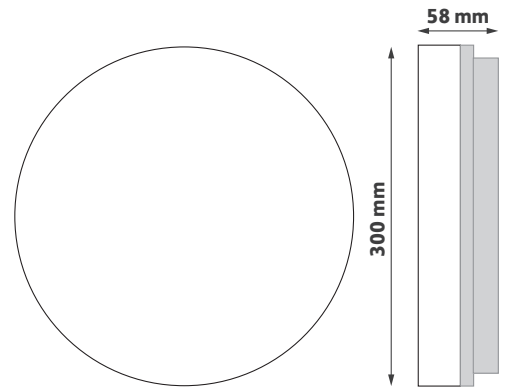

LUXRITE - CH

DATASHEET

Key Features

- IP54 IK10 LED Bulkhead
- 180° light distribution
- Opal TP(a) polycarbonate diffuser
- SMD LED and integral driver
- Life 50,000h L70
- Switchable 3 x CCT 830, 840, 855
- Suitable for ceiling or wall mounting

Technical Drawing

Ordering Information

Delivered Output (lm)	Absolute Power (tcW)	Colour Temperature K	Model Reference
2700	25	3000, 4000, 5500	CH001

If you require **EM** or **sensor** options please refer to our **Duro AJI** or **Duro AFG** bulkheads.