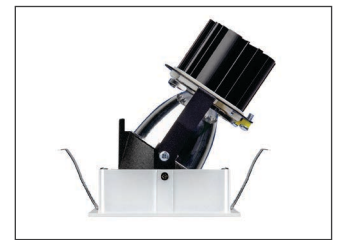

TOPAZ - ACH

DATASHEET

Key Features

- Low glare architectural wall wash
- Discreet minimal bezel, die-cast from pure aluminium
- Matt black darklight baffle, developed to minimise glare
- Precision moulded 28° reflector
- Xicato LED engine and driver system
- Thermally optimised extruded heatsink
- Short circuit, overload and temperature protection
- Complements Topaz ACE, ACF and ACG

Options

Please select from the options below.

SwitchDIM, DALI or DSI	/ECO
Narrow beam reflector 16°	/NB
Wide beam reflector 40°	/WB
EM conversion	/EM
DALI and self test EM conversion	/EMD
Plaster-in bezel version	/PI
Tilttable	/TLT
White softlight baffle	/WSB
Casambi wireless network (inc dim)	/BTC

Options

/NB
16° Narrow beam reflector

/WB
40° beam reflector

/ECO
SwitchDIM, DALI or DSI

/EM
EM conversion

/EMD
DALI and self test EM conversion

/BTC
Casambi wireless network
(inc dim)

/PI
Plaster-in bezel version
(cut-out 81 x 81 mm)