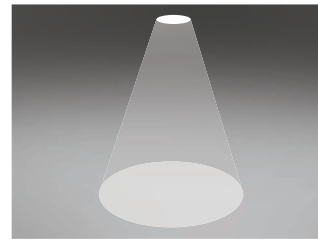

Downlight available
Please see ACG datasheet