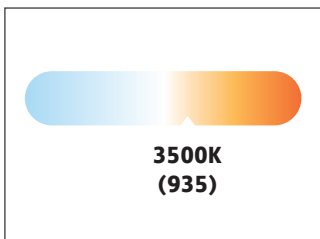

Also Available

3500K
PV Option