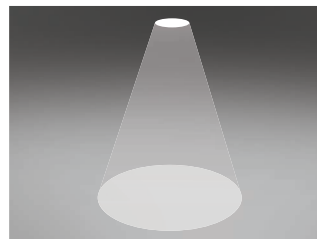

/BTC
Casambi wireless network
(inc dim)

/PI
Plaster-in bezel version
(cut-out ø81 mm)

/TLT
Tilttable

/WSB
White softlight baffle

Product variations
Other colours and specifications
available on request

Downlight available
Please see ACE datasheet