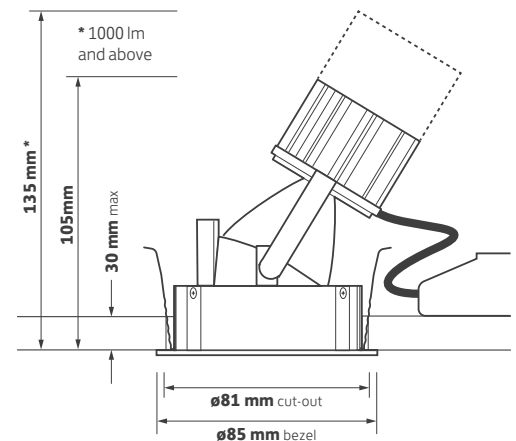

Technical Drawing

Ordering Information

Engine Output (lm)	Power (W)	Colour	Model Ref.
575	10	927	ACF001
600	10	930	ACF002
650	10	940	ACF003
750	14	927	ACF004
800	14	930	ACF005
850	14	940	ACF006
1000	19	927	ACF007
1075	19	930	ACF008
1150	19	940	ACF009

/BTC
Casambi wireless network
(inc dim)

/PI
Plaster-in bezel version
(cut-out ø81 mm)

/TLT
Tilttable

/WSB
White softlight baffle

Product variations
Other colours and specifications
available on request

Downlight available
Please see ACE datasheet