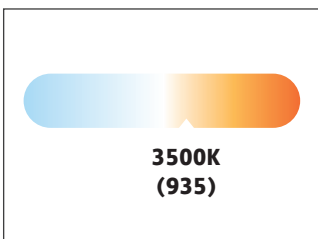

Also Available

3500K
PV Option