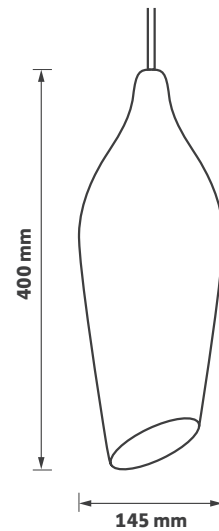

## DATASHEET

GAMMA  
ILLUMINATION

### Technical Drawing

### Ordering Information

Height (mm)	Max Wattage	Lamp Cap	Model Ref.
700	20	E27 - LED Only	<b>DECO4.001</b>

Life	Dimming	Output	Power	Colour	Model Ref.
15,000 h	MDIM	806 lm	7W (60W)	2700K	<b>LEDLAMP.001</b>