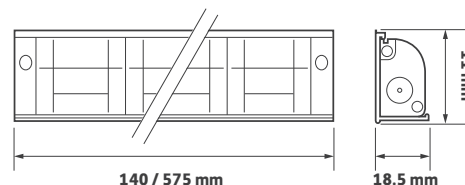

LINK - AHE

DATASHEET

PHILIPS
TECHNOLOGY
INSIDE

GAMMA
ILLUMINATION

Key Features

- Versatile LED shelf light / core lighting system
- Philips 24 V LED and driver technology
- High Ra90 as standard
- Available in 5 standard lengths

Technical Drawing

Ordering Information

Length (mm)	Luminaire Output (lm)	Power (W)	Colour	Model Ref.
600	380	3.4	930	AHE001
900	550	4.9	930	AHE002
1200	760	6.8	930	AHE003
1500	930	9.8	930	AHE004
1750	1140	10.2	930	AHE005