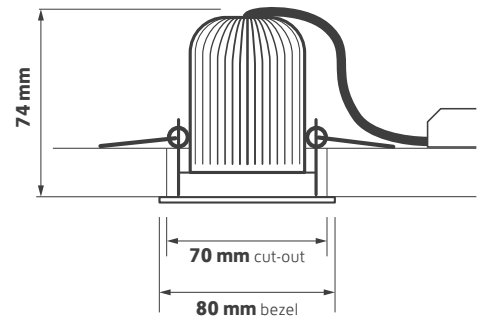

LUXRITE - CC

DATASHEET

GAMMA
ILLUMINATION

ø80 mm

Key Features

- Professional, minimal LED Downlight
- Die-cast low profile bezel, white RAL9003
- Lumen maintenance L70/F50 @ >50,000 hours
- Injection moulded 36° faceted reflector
- High efficacy, low glare
- No visible flicker (IEEE PAR1789 2015)
- Dimming, DALI and emergency options
- 5 year warranty

Technical Drawing

DC

Declaration of Conformity available

Ordering Information

Output lm	Power tcW	Colour	Model Ref.
750	8	830	CC001
775	8	840	CC002

Options

Please select from the options below.

Phase-cut mains dimming	/MDIM
SwitchDIM, DALI or DSI	/ECO
Casambi wireless network (inc dim)	/BTC
3 hour emergency conversion	/EM
3 hour self-test and DALI emergency conversion	/EMD