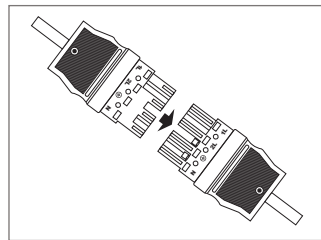

LUXRITE - CC

DATASHEET

GAMMA
ILLUMINATION

ø80 mm

Key Features

- Professional, minimal LED Downlight
- Die-cast low profile bezel, white RAL9003
- Lumen maintenance L70/F50 @ >50,000 hours
- Injection moulded 36° faceted reflector
- High efficacy, low glare
- No visible flicker (IEEE PAR1789 2015)
- Dimming, DALI and emergency options
- 5 year warranty

Options

/MDIM
Phase-cut mains dimming

/ECO
SwitchDIM, DALI or DSI

/BTC
Casambi wireless network
(inc dim)

/EM
3 hour emergency conversion

/EMD
3 hour self-test and DALI
emergency conversion

Product variations
Plug and Sockets