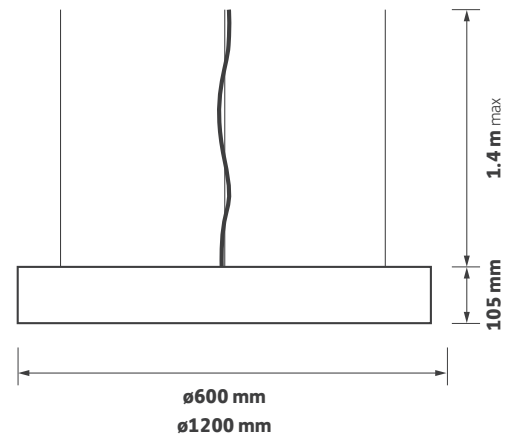

Technical Drawing

Declaration of Conformity available

Ordering Information

Luminaire Output (lm)	Power (tcW)	Colour	Size (mm)	Model Ref.
4775	52	840	$\varnothing 600$	AEH001
15700	158	840	$\varnothing 1200$	AEH002

Options

Please select from the options below.

SwitchDIM, DALI or DSI	/ECO
Black (RAL9005)	/BK
Grey (RAL9006)	/GY