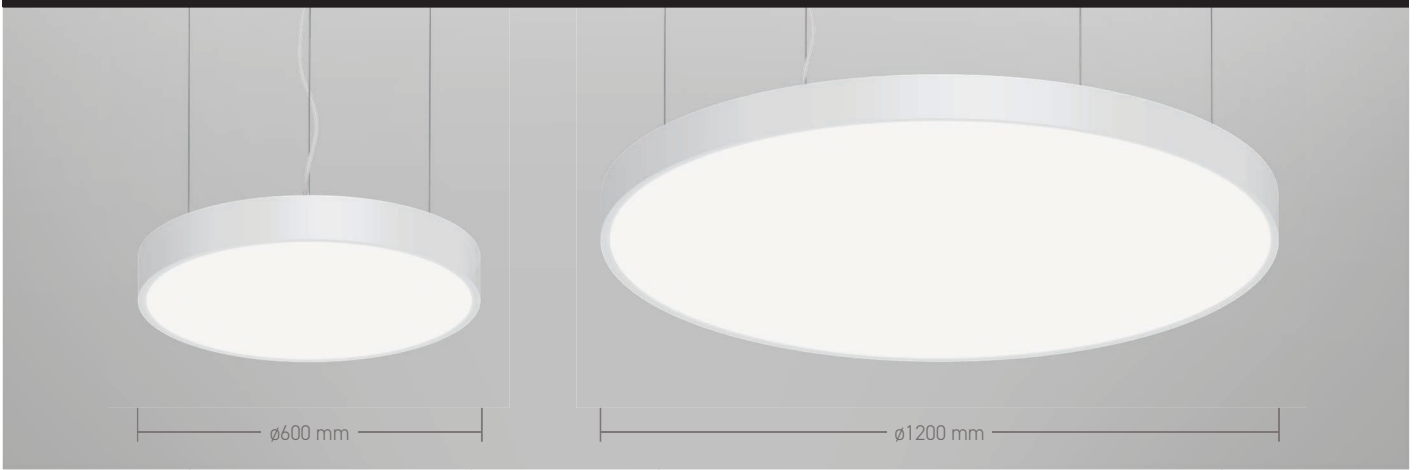

## DATASHEET

GAMMA  
ILLUMINATION

### Key Features

- Contemporary LED circular pendant
- High quality extruded aluminium body finished in white
- Available in  $\varnothing 600$  mm and  $\varnothing 1200$  mm
- Opal diffuser for consistent illumination
- Complete with 1.4 m suspension wires
- Dimming options
- Complements the Echo AEF - contemporary LED ring pendants

### Ordering Information

Luminaire Output (lm)	Power (tcW)	Colour	Size (mm)	Model Ref.
4775	52	840	$\varnothing 600$	<b>AEH001</b>
15700	158	840	$\varnothing 1200$	<b>AEH002</b>