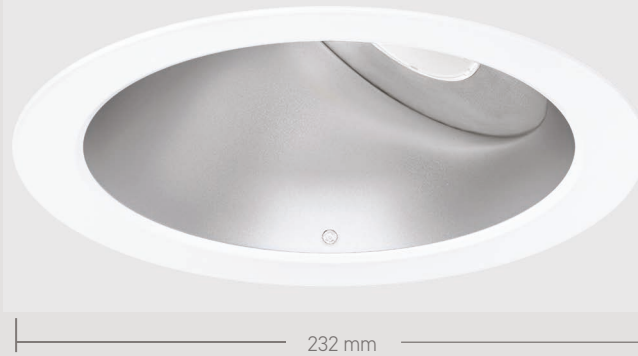

# TITAN - IC

## DATASHEET

PHILIPS  
TECHNOLOGY  
INSIDE

GAMMA  
ILLUMINATION

## Key Features

- High output asymmetric wall wash luminaire
- Fixed die-cast bezel finished in white
- Satin etched reflector
- Optimised thermal management system
- Choice of colour temperatures
- Dimming, wireless network and emergency conversion options
- Lumen maintenance L70/B10 @ >60,000 hours