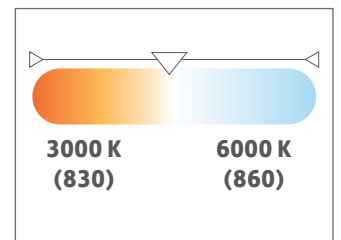

AHDTW
Tunable white option

Thornhill Road Business Park
Tenter Fields, Dewsbury
West Yorkshire
WF12 9QT
+44 (0)1924 482777
www.gamma-uk.com

FS 593079