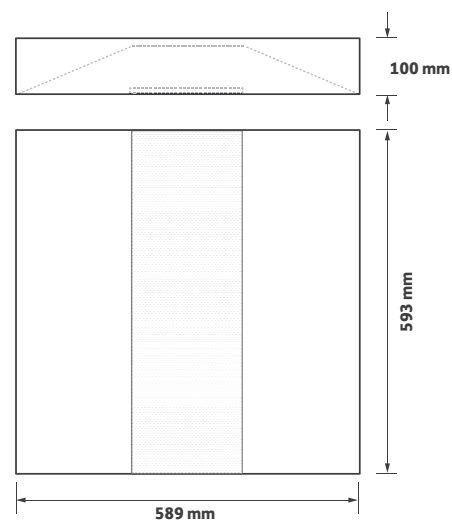

PROSPER - AHD

DATASHEET

PHILIPS
TECHNOLOGY
INSIDE

GAMMA
ILLUMINATION

Key Features

- Direct / indirect 600 x 600 LED modular
- Micro prismatic central diffuser
- Philips LED and driver combination
- Life up to >100,000h L70/B10
- Low glare version for LG7 compliance
- No visible flicker (IEEE 1789 - 2015)
- Highly efficient ETL compliant versions
- High output version 5125 llm
- Tridonic HCL tunable white version
- Wireless, dimming and emergency options

Technical Drawing

Ordering Information

Luminaire Output Llm	Power tcW	Colour	Model Ref.
2975	32.0	830	AHD001
3200	32.0	840	AHD002
3400	31.5	830	AHD003
3575	31.5	840	AHD004
4875	46.0	830	AHD005
5125	46.0	840	AHD006
3875	52.0	830 - 860	AHDTW